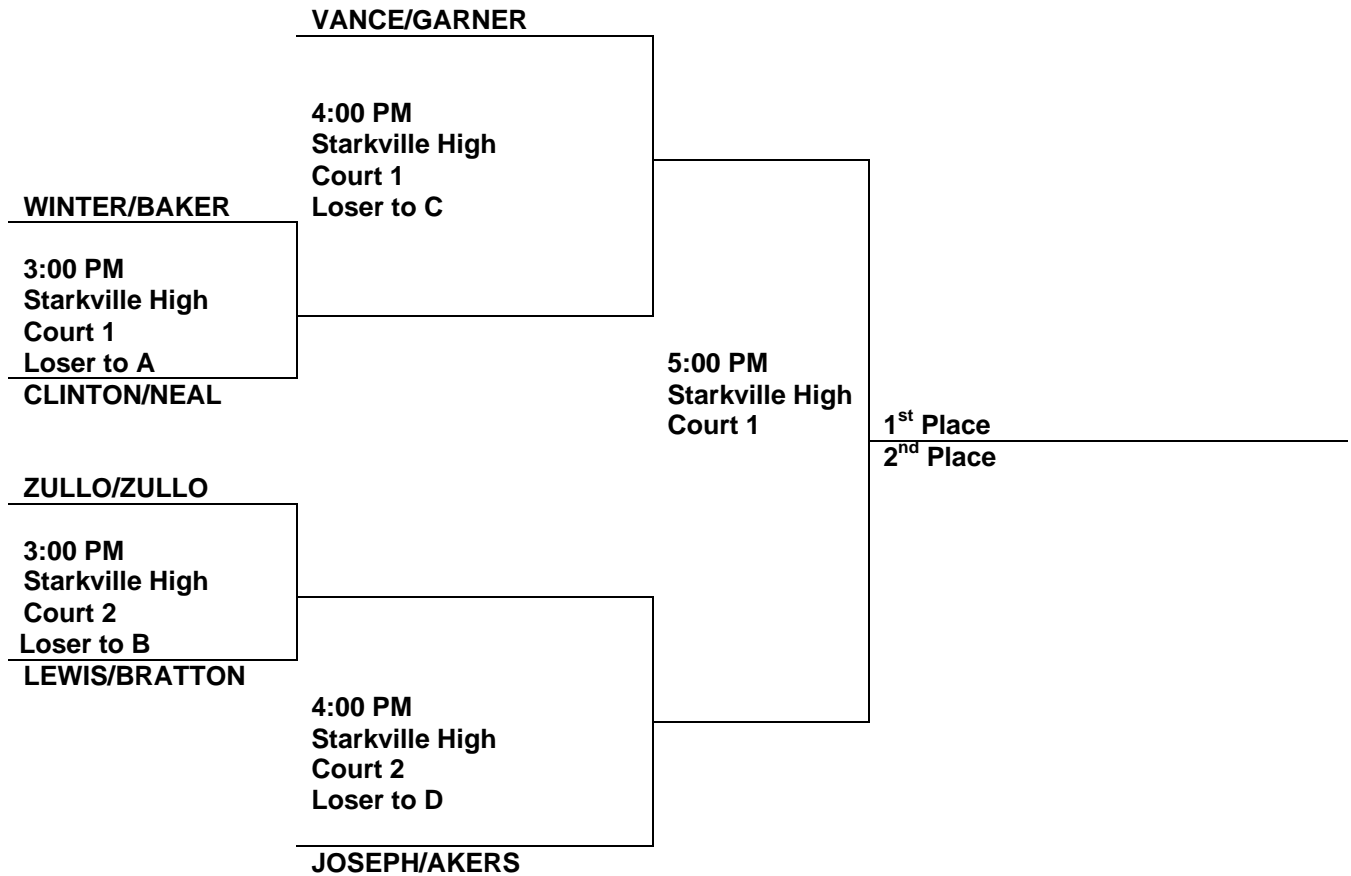

MAIL MANAGERS TENNIS TOURNAMENT

hosted by S.P.O.R.T.S.

Mixed Doubles Bracket

State Farm
First Round

The Little Dooley
Semifinal
Round

Phil Hartness
Ameriprise Financial
Championship Match

LJ's Coffeehouse Consolation Matches